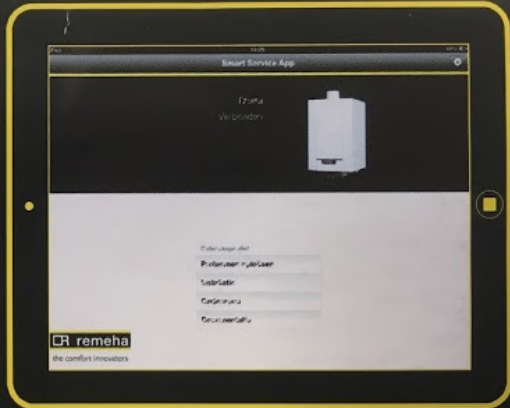

SSID
PASSWORD

6

Start App

Smart Service

© Copyright.

All technical and technological information contained in these technical instructions, as well as any drawings and technical descriptions supplied, remain our property and shall not be multiplied without our prior consent in writing.